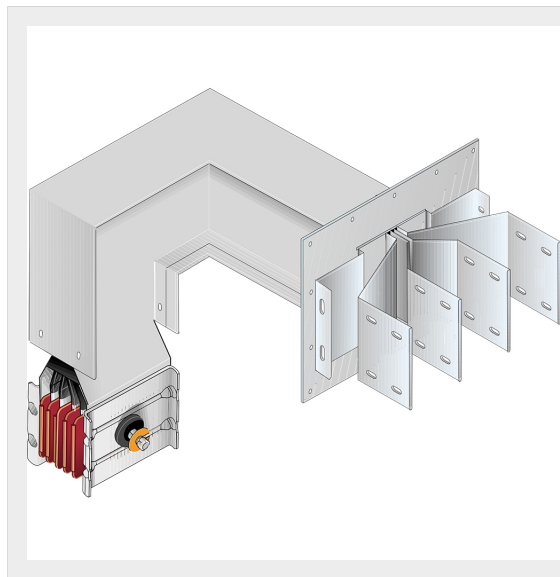

BTICINO > ZUCCHINI busbar > High power busbar > SCP Supercompact > Connection interface with horizontal + vertical elbow

**65281651P**

Busbar outlet element with horizontal + vertical elbow for busbar SCP - Type 6 Cu - In= 1000A

Technical features

Brand	BTicino
Standard reference	CEI EN 61439-6
Rated voltage	1000Vac
Rated current	1000A
Protection index	IP55
Series	SCP

Documentation

 [Busbar catalogue](#)