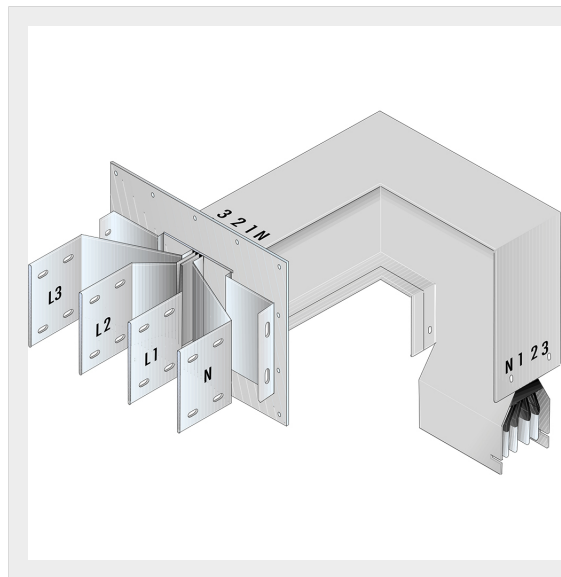

BTICINO &gt; ZUCCHINI busbar &gt; High power busbar &gt; SCP Supercompact &gt; Connection interface with horizontal + vertical elbow

**65281638P**

Busbar outlet element with horizontal + vertical elbow for busbar SCP - Type 4 Cu - In= 2500A

## Technical features

Brand	BTicino
Standard reference	CEI EN 61439-6
Rated voltage	1000Vac
Rated current	2500A
Protection index	IP55
Series	SCP