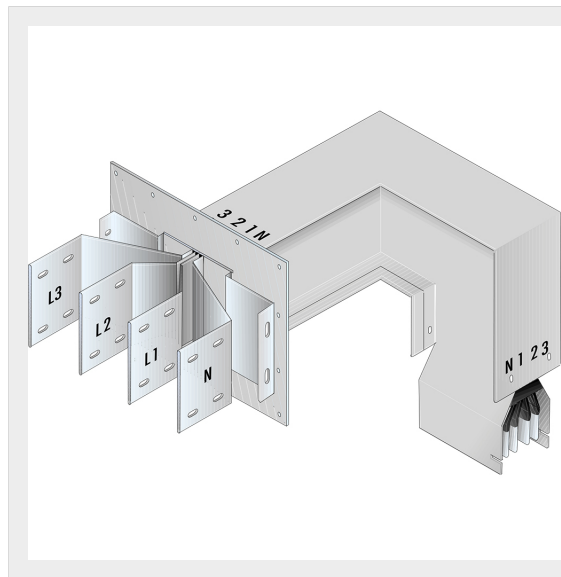

BTICINO &gt; ZUCCHINI busbar &gt; High power busbar &gt; SCP Supercompact &gt; Connection interface with horizontal + vertical elbow

## 65281631P

Busbar outlet element with horizontal + vertical elbow for busbar SCP - Type 4 Cu - In= 1000A