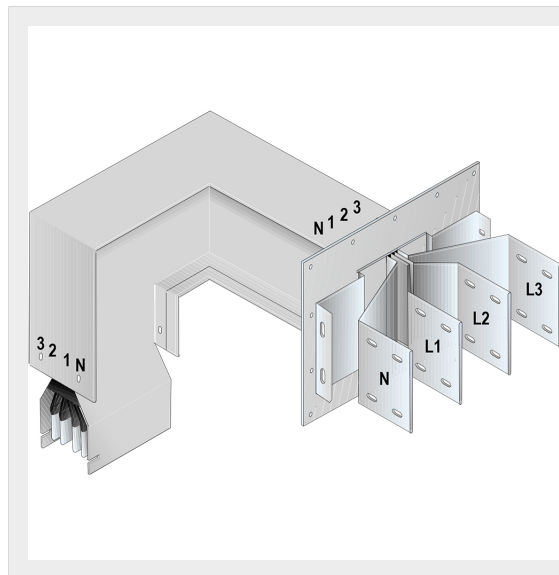

BTICINO > ZUCCHINI busbar > High power busbar > SCP Supercompact > Connection interface with horizontal + vertical elbow

65281623P

Busbar outlet element with horizontal + vertical elbow for busbar SCP - Type 3 Cu - In= 1250A

Technical features

Brand	BTicino
Standard reference	CEI EN 61439-6
Rated voltage	1000Vac
Rated current	1250A
Protection index	IP55
Series	SCP

Documentation

 [Busbar catalogue](#)