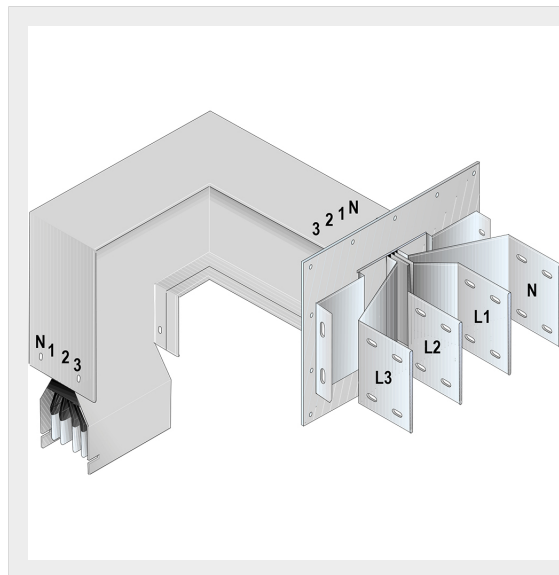

BTICINO > ZUCCHINI busbar > SCP Supercompact > Connection interface with horizontal + vertical elbow

## 65281618P

Busbar outlet element with horizontal + vertical elbow for busbar SCP - Type 2 Cu - In= 2500A

### Technical features

Protection index	IP55
Standard reference	CEI EN 61439-6
Rated voltage	1000V
Rated current	2500A
Series	SCP