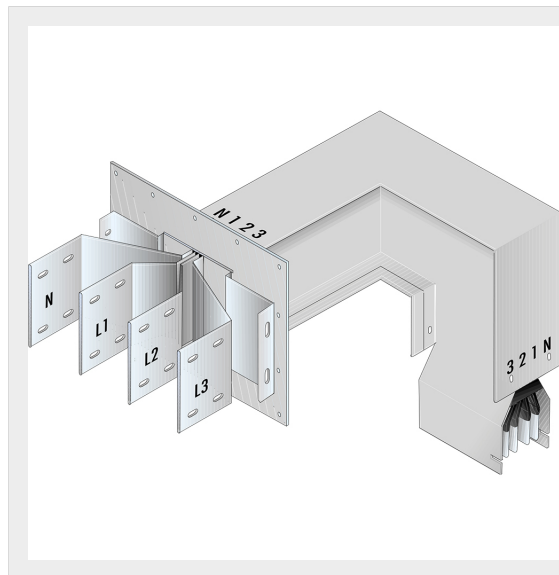

BTICINO &gt; ZUCCHINI busbar &gt; High power busbar &gt; SCP Supercompact &gt; Connection interface with horizontal + vertical elbow

## 65281608P

Busbar outlet element with horizontal + vertical elbow for busbar SCP - Type 1 Cu - In= 2500A