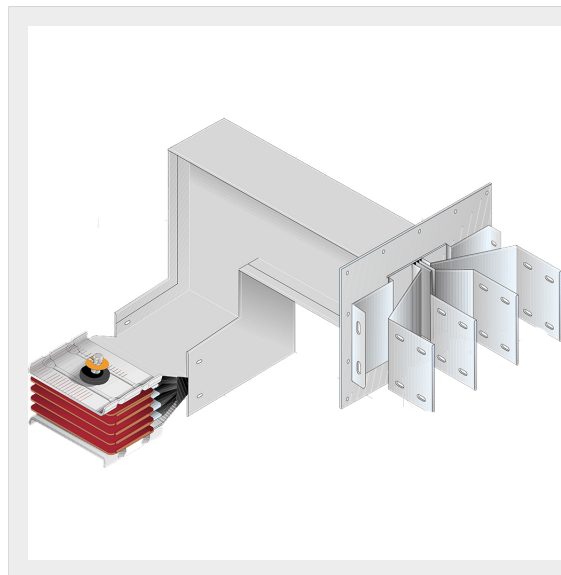

BTICINO > ZUCCHINI busbar > High power busbar > SCP Supercompact > Connection interface with vertical + horizontal elbow

**65281568P**

Busbar outlet element with vertical + horizontal elbow for busbar SCP - Type 7 Cu - In= 2500A

Technical features

Brand	BTicino
Standard reference	CEI EN 61439-6
Rated voltage	1000V
Rated current	2500A
Protection index	IP55
Series	SCP

Documentation

 [Busbar catalogue](#)