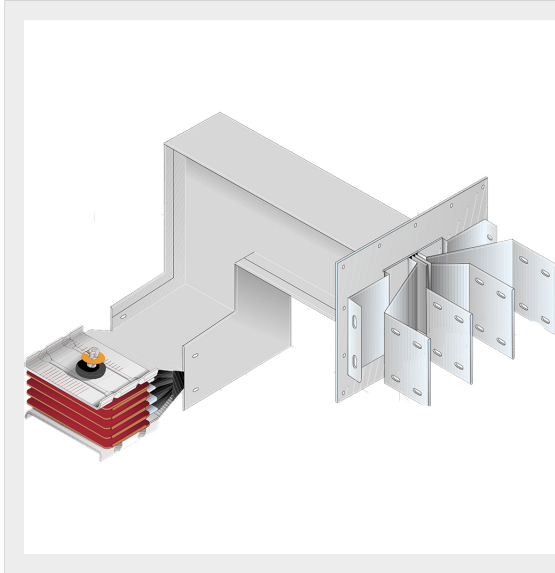

BTICINO &gt; ZUCCHINI busbar &gt; High power busbar &gt; SCP Supercompact &gt; Connection interface with vertical + horizontal elbow

**65281556P**

Busbar outlet element with vertical + horizontal elbow for busbar SCP - Type 6 Cu - In= 2000A

## Technical features

Brand	BTicino
Standard reference	CEI EN 61439-6
Rated voltage	1000Vac
Rated current	2000A
Protection index	IP55
Series	SCP