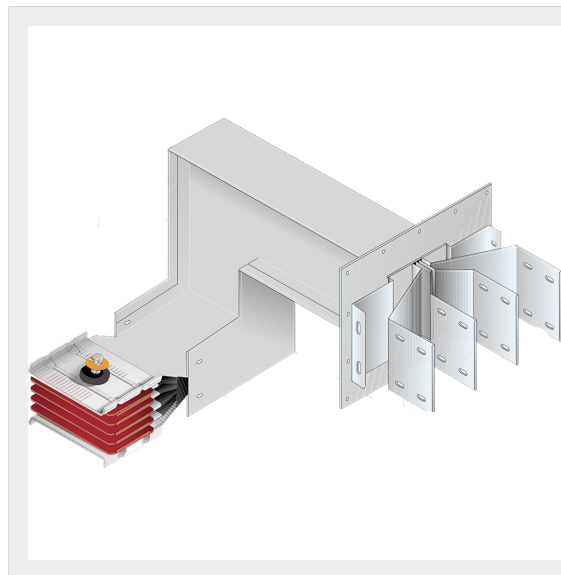

BTICINO > ZUCCHINI busbar > SCP Supercompact > Connection interface with vertical + horizontal elbow

65281556P

Busbar outlet element with vertical + horizontal elbow for busbar SCP - Type 6 Cu - In= 2000A

## Technical features

Protection index	IP55
Standard reference	CEI EN 61439-6
Rated voltage	1000V
Rated current	2000A
Series	SCP