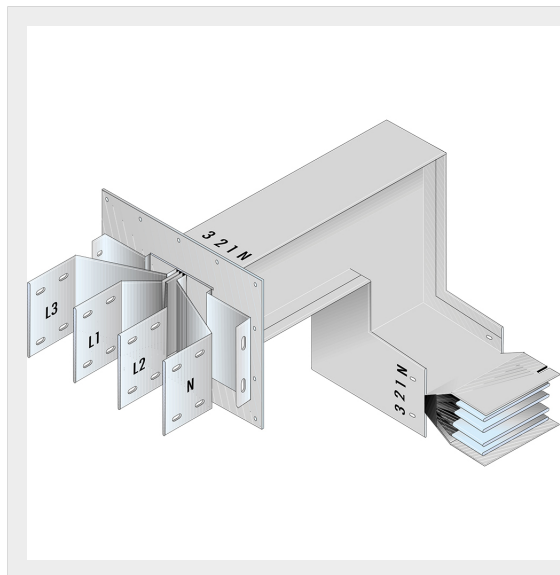

BTICINO > ZUCCHINI busbar > High power busbar > SCP Supercompact > Connection interface with vertical + horizontal elbow

65281536P

Busbar outlet element with vertical + horizontal elbow for busbar SCP - Type 4 Cu - In= 2000A

Technical features

Brand	BTicino
Standard reference	CEI EN 61439-6
Rated voltage	1000Vac
Rated current	2000A
Protection index	IP55
Series	SCP

Documentation

 [Busbar catalogue](#)