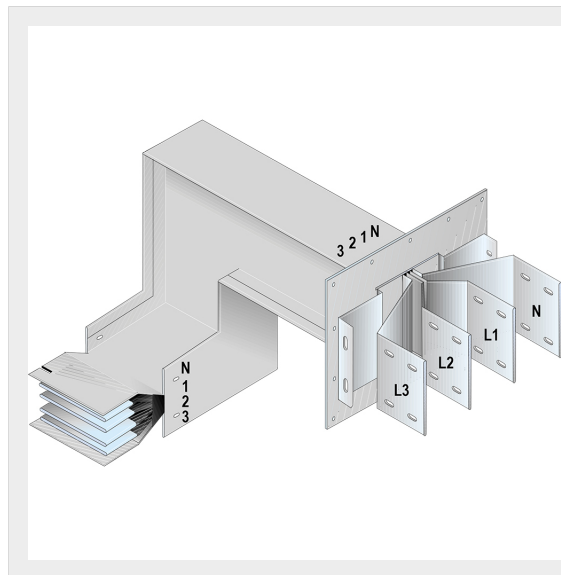

BTICINO &gt; ZUCCHINI busbar &gt; High power busbar &gt; SCP Supercompact &gt; Connection interface with vertical + horizontal elbow

**65281526P**

Busbar outlet element with vertical + horizontal elbow for busbar SCP - Type 3 Cu - In= 2000A

## Technical features

Brand	BTicino
Standard reference	CEI EN 61439-6
Rated voltage	1000Vac
Rated current	2000A
Protection index	IP55
Series	SCP