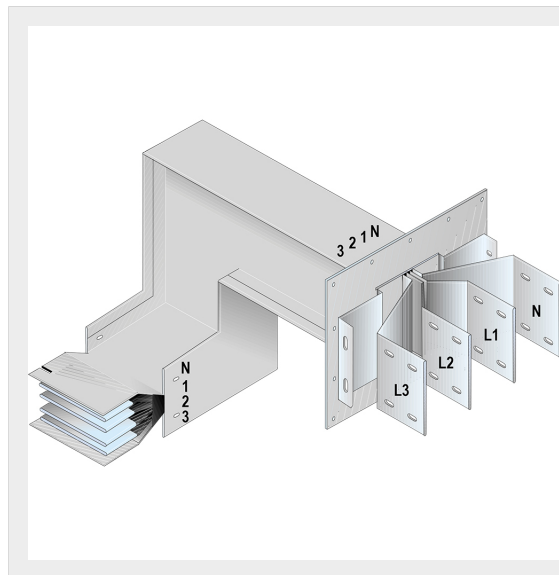

BTICINO > ZUCCHINI busbar > SCP Supercompact > Connection interface with vertical + horizontal elbow

65281526P

Busbar outlet element with vertical + horizontal elbow for busbar SCP - Type 3 Cu - In= 2000A

## Technical features

Protection index	IP55
Standard reference	CEI EN 61439-6
Rated voltage	1000V
Rated current	2000A
Series	SCP