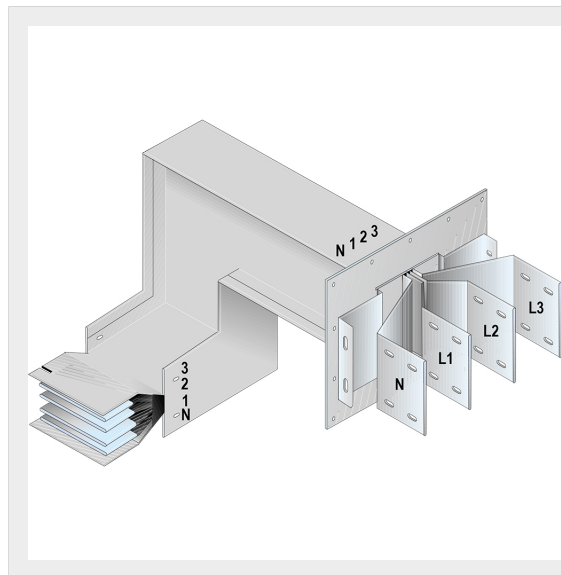

BTICINO &gt; ZUCCHINI busbar &gt; High power busbar &gt; SCP Supercompact &gt; Connection interface with vertical + horizontal elbow

## 65281513P

Busbar outlet element with vertical + horizontal elbow for busbar SCP - Type 2 Cu - In= 1250A