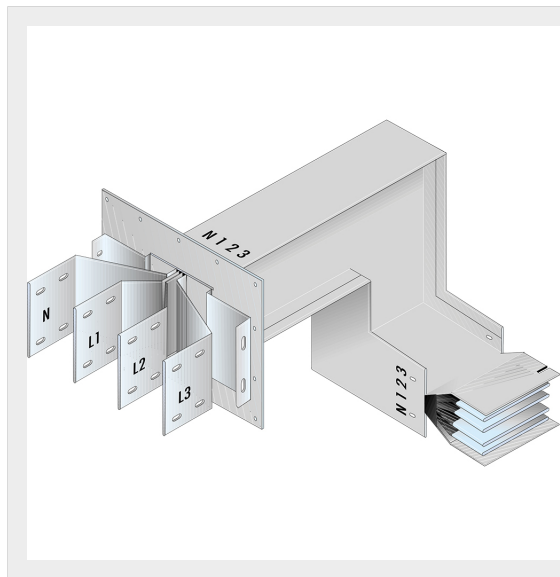

BTICINO > ZUCCHINI busbar > High power busbar > SCP Supercompact > Connection interface with vertical + horizontal elbow

65281506P

Busbar outlet element with vertical + horizontal elbow for busbar SCP - Type 1 Cu - In= 2000A

Technical features

Brand	BTicino
Standard reference	CEI EN 61439-6
Rated voltage	1000Va.c.
Rated current	2000A
Protection index	IP55
Series	SCP

Documentation

 [Busbar catalogue](#)