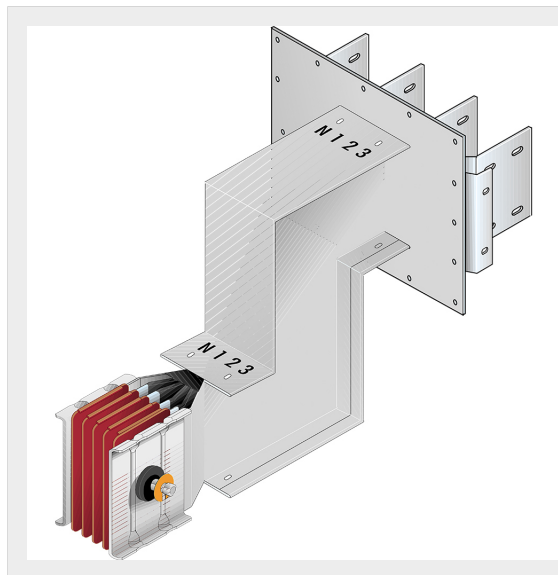

BTICINO > ZUCCHINI busbar > High power busbar > SCP Supercompact > Connection interface with double vertical elbow

65281476P

Busbar outlet element with double vertical elbow for busbar SCP
- Type 4 Cu - In= 2000A

Technical features

Brand	BTicino
Standard reference	CEI EN 61439-6
Rated voltage	1000Va.c.
Rated current	2000A
Protection index	IP55
Series	SCP

Documentation

 [Busbar catalogue](#)