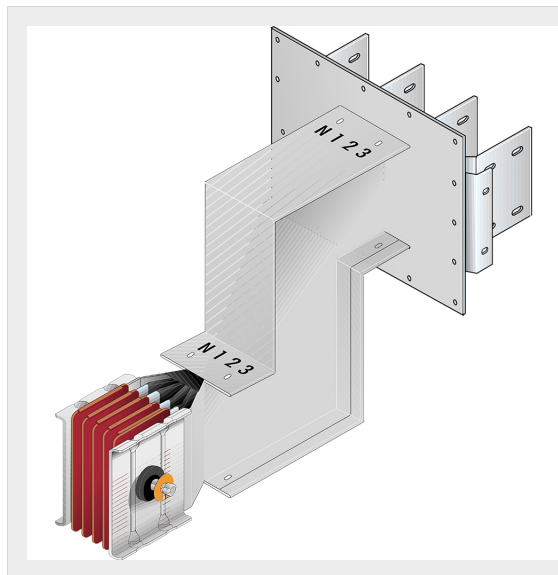

BTICINO &gt; ZUCCHINI busbar &gt; High power busbar &gt; SCP Supercompact &gt; Connection interface with double vertical elbow

## 65281470P

Busbar outlet element with double vertical elbow for busbar SCP  
- Type 4 Cu - In= 800A

### Technical features

Brand	BTicino
Standard reference	CEI EN 61439-6
Rated voltage	1000V
Rated current	800A
Protection index	IP55
Series	SCP