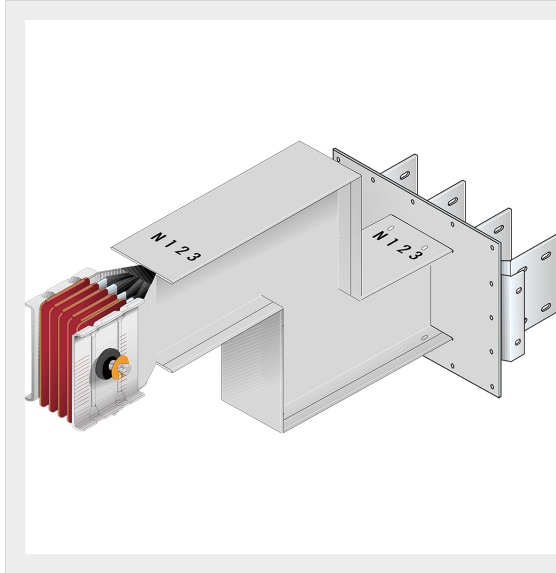

BTICINO > ZUCCHINI busbar > High power busbar > SCP Supercompact > Connection interface with double vertical elbow

**65281468P**

Busbar outlet element with double vertical elbow for busbar SCP
- Type 3 Cu - In= 2500A

Technical features

Brand	BTicino
Standard reference	CEI EN 61439-6
Rated voltage	1000V
Rated current	2500A
Protection index	IP55
Series	SCP

Documentation

 [Busbar catalogue](#)