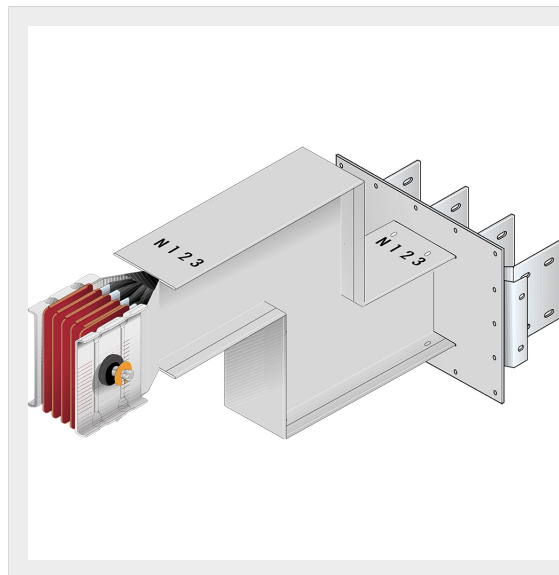

BTICINO > ZUCCHINI busbar > SCP Supercompact > Connection interface with double vertical elbow

65281468P

Busbar outlet element with double vertical elbow for busbar SCP  
- Type 3 Cu - In= 2500A

## Technical features

Protection index	IP55
Standard reference	CEI EN 61439-6
Rated voltage	1000V
Rated current	2500A
Series	SCP