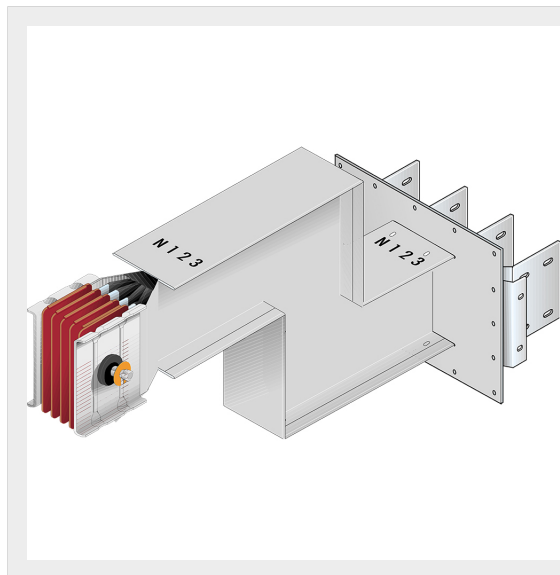

BTICINO > ZUCCHINI busbar > High power busbar > SCP Supercompact > Connection interface with double vertical elbow

**65281466P**

Busbar outlet element with double vertical elbow for busbar SCP
- Type 3 Cu - In= 2000A

Technical features

Brand	BTicino
Standard reference	CEI EN 61439-6
Rated voltage	1000Vac
Rated current	2000A
Protection index	IP55
Series	SCP

Documentation

 [Busbar catalogue](#)