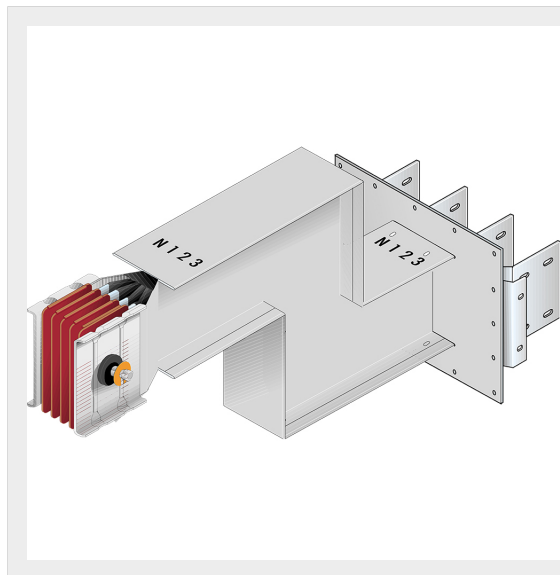

BTICINO > ZUCCHINI busbar > High power busbar > SCP Supercompact > Connection interface with double vertical elbow

65281465P

Busbar outlet element with double vertical elbow for busbar SCP
- Type 3 Cu - In= 1600A

Technical features

Brand	BTicino
Standard reference	CEI EN 61439-6
Rated voltage	1000Vac
Rated current	1600A
Protection index	IP55
Series	SCP

Documentation

 [Busbar catalogue](#)