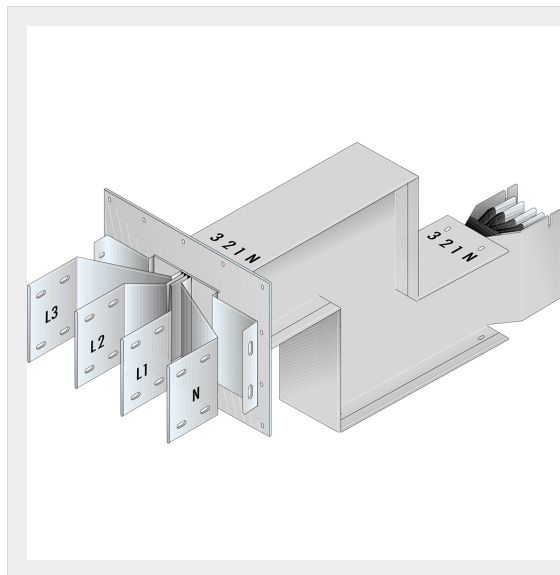

BTICINO &gt; ZUCCHINI busbar &gt; High power busbar &gt; SCP Supercompact &gt; Connection interface with double vertical elbow

**65281458P**

Busbar outlet element with double vertical elbow for busbar SCP  
- Type 2 Cu - In= 2500A

## Technical features

Brand	BTicino
Standard reference	CEI EN 61439-6
Rated voltage	1000V
Rated current	2500A
Protection index	IP55
Series	SCP