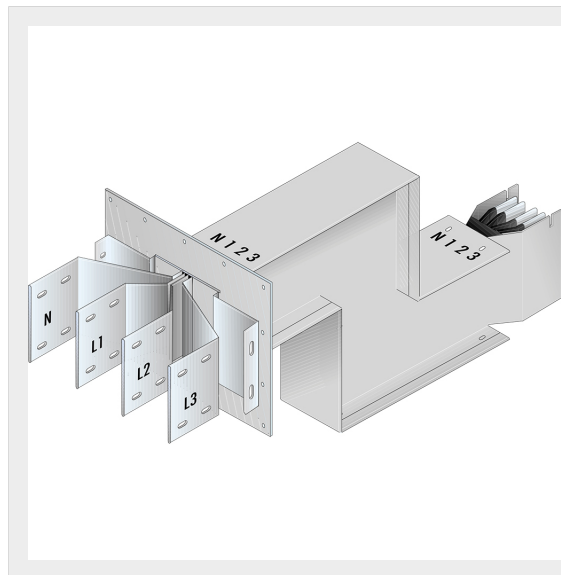

BTICINO > ZUCCHINI busbar > High power busbar > SCP Supercompact > Connection interface with double vertical elbow

**65281446P**

Busbar outlet element with double vertical elbow for busbar SCP
- Type 1 Cu - In= 2000A

Technical features

Brand	BTicino
Standard reference	CEI EN 61439-6
Rated voltage	1000Va.c.
Rated current	2000A
Protection index	IP55
Series	SCP

Documentation

 [Busbar catalogue](#)