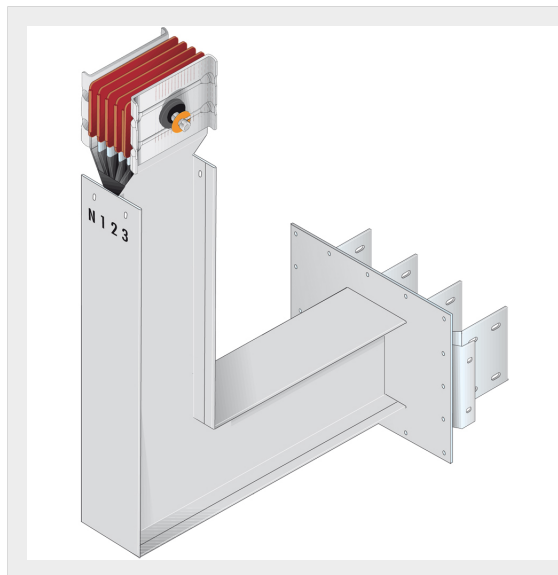

BTICINO > ZUCCHINI busbar > High power busbar > SCP Supercompact > Connection interface with vertical elbow

**65281438P**Busbar outlet element with vertical elbow for busbar SCP - Type
4 Cu - In= 2500A

Technical features

Brand	BTicino
Standard reference	CEI EN 61439-6
Rated voltage	1000Va.c.
Rated current	2.5kA
Protection index	IP55
Series	SCP

Documentation

 [Busbar catalogue](#)