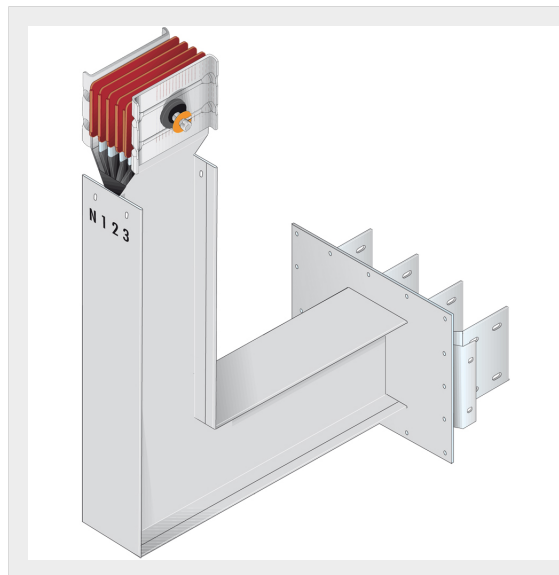

BTICINO &gt; ZUCCHINI busbar &gt; High power busbar &gt; SCP Supercompact &gt; Connection interface with vertical elbow

**65281435P**Busbar outlet element with vertical elbow for busbar SCP - Type  
4 Cu - In= 1600A

## Technical features

Brand	BTicino
Standard reference	CEI EN 61439-6
Rated voltage	1000V
Rated current	1600A
Protection index	IP55
Series	SCP