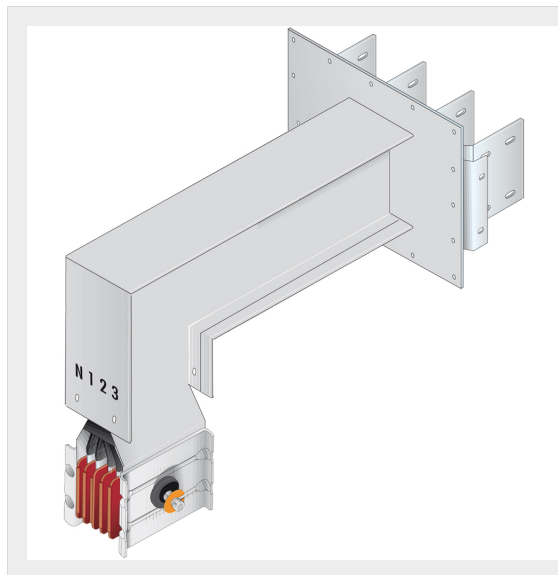

BTICINO > ZUCCHINI busbar > High power busbar > SCP Supercompact > Connection interface with vertical elbow

**65281428P**Busbar outlet element with vertical elbow for busbar SCP - Type
3 Cu - In= 2500A

Technical features

Brand	BTicino
Standard reference	CEI EN 61439-6
Rated voltage	1000Vac
Rated current	2500A
Protection index	IP55
Series	SCP

Documentation

 [Busbar catalogue](#)