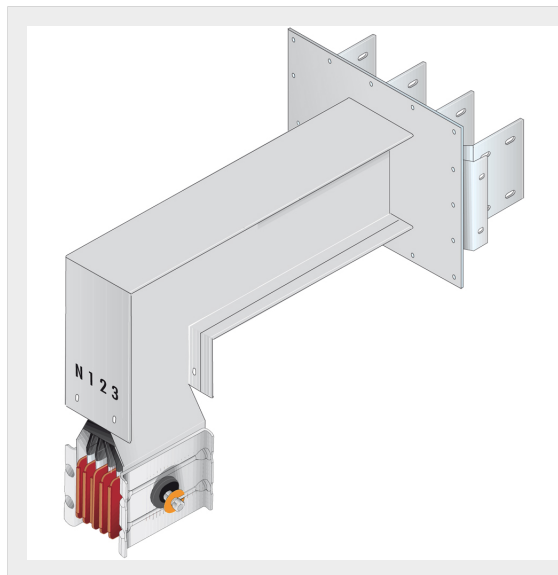

BTICINO &gt; ZUCCHINI busbar &gt; High power busbar &gt; SCP Supercompact &gt; Connection interface with vertical elbow

**65281425P**Busbar outlet element with vertical elbow for busbar SCP - Type  
3 Cu - In= 1600A

## Technical features

Brand	BTicino
Standard reference	CEI EN 61439-6
Rated voltage	1000Va.c.
Rated current	1600A
Protection index	IP55
Series	SCP