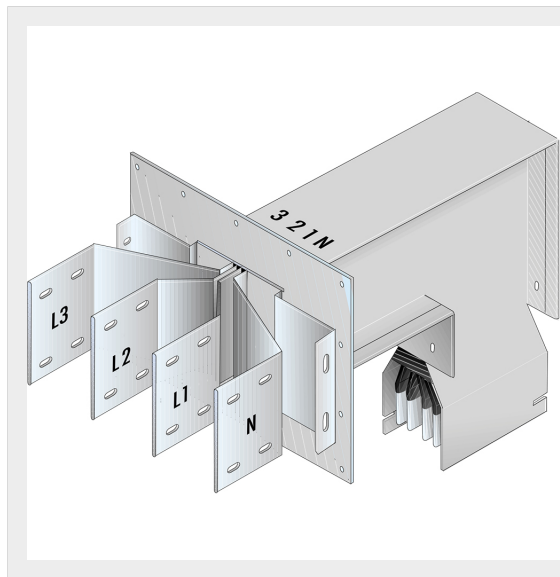

BTICINO > ZUCCHINI busbar > High power busbar > SCP Supercompact > Connection interface with vertical elbow

**65281418P**Busbar outlet element with vertical elbow for busbar SCP - Type
2 Cu - In= 2500A

Technical features

Documentation

Brand	BTicino
Standard reference	CEI EN 61439-6
Rated voltage	1000Va.c.
Rated current	2.5kA
Protection index	IP55
Series	SCP

 [Busbar catalogue](#)