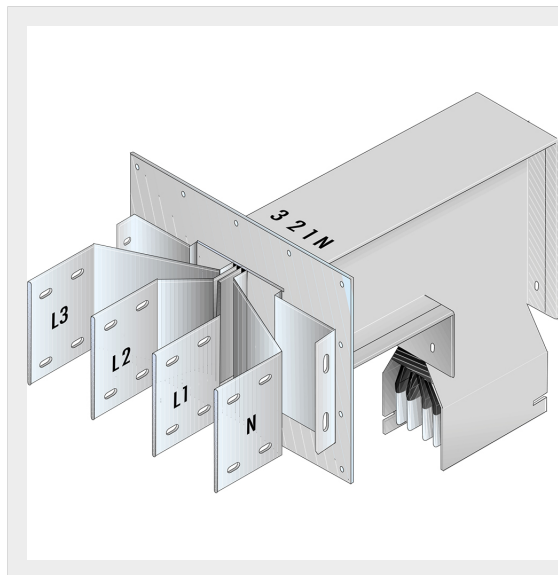

BTICINO > ZUCCHINI busbar > High power busbar > SCP Supercompact > Connection interface with vertical elbow

**65281416P**Busbar outlet element with vertical elbow for busbar SCP - Type
2 Cu - In= 2000A

Technical features

Brand	BTicino
Standard reference	CEI EN 61439-6
Rated voltage	1000Va.c.
Rated current	2000A
Protection index	IP55
Series	SCP

Documentation

 [Busbar catalogue](#)