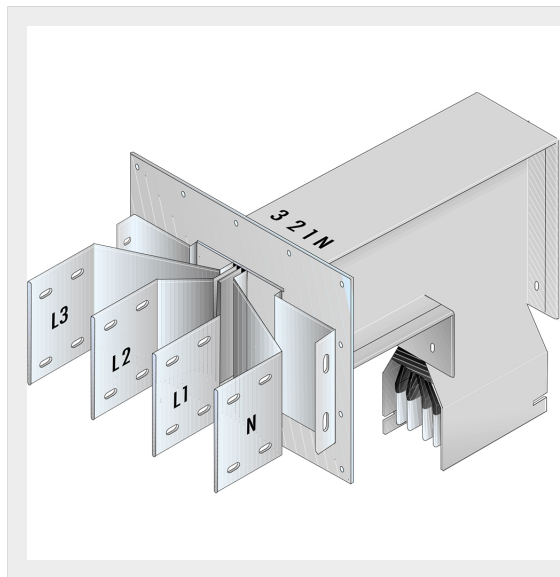

BTICINO > ZUCCHINI busbar > High power busbar > SCP Supercompact > Connection interface with vertical elbow

**65281413P**Busbar outlet element with vertical elbow for busbar SCP - Type
2 Cu - In= 1250A

Technical features

Brand	BTicino
Standard reference	CEI EN 61439-6
Rated voltage	1000Vac
Rated current	1250A
Protection index	IP55
Series	SCP

Documentation

 [Busbar catalogue](#)