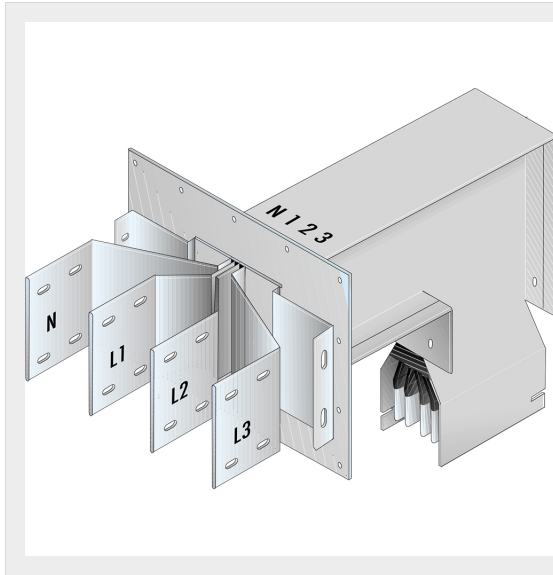

BTICINO &gt; ZUCCHINI busbar &gt; High power busbar &gt; SCP Supercompact &gt; Connection interface with vertical elbow

**65281406P**Busbar outlet element with vertical elbow for busbar SCP - Type  
1 Cu - In= 2000A

## Technical features

Brand	BTicino
Standard reference	CEI EN 61439-6
Rated voltage	1000Vac
Rated current	2000A
Protection index	IP55
Series	SCP