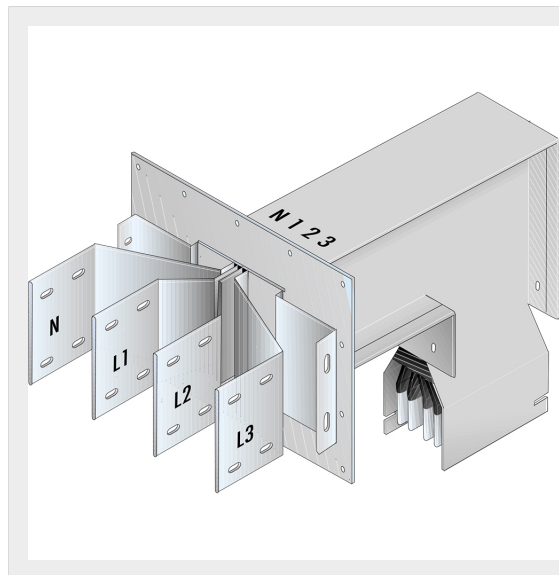

BTICINO > ZUCCHINI busbar > High power busbar > SCP Supercompact > Connection interface with vertical elbow

**65281400P**Busbar outlet element with vertical elbow for busbar SCP - Type
1 Cu - In= 800A

Technical features

Brand	BTicino
Standard reference	CEI EN 61439-6
Rated voltage	1000Va.c.
Rated current	800A
Protection index	IP55
Series	SCP

Documentation

 [Busbar catalogue](#)