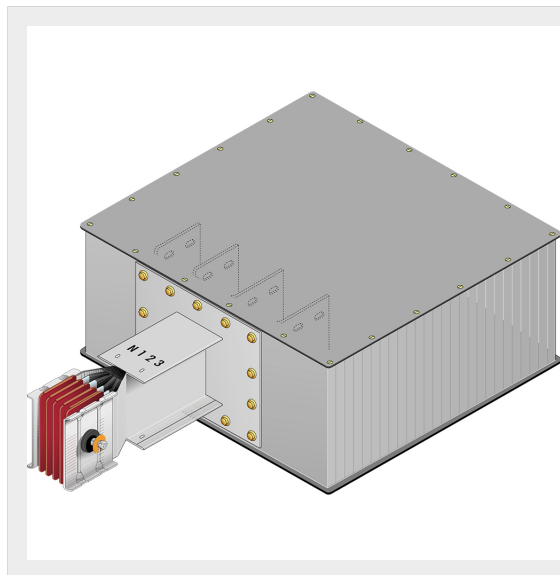

BTICINO > ZUCCHINI busbar > High power busbar > SCP Supercompact > Headboard power supply boxes

**65281118P**

Head supply tap-off box (left) SCP Cu - In= 2500A

Technical features

Brand	BTicino
Standard reference	CEI EN 61439-6
Rated voltage	1000V
Rated current	2500A
Protection index	IP55
Series	SCP