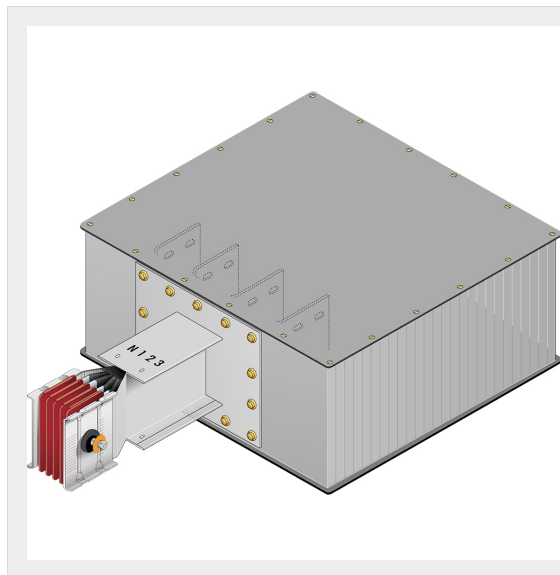

BTICINO > ZUCCHINI busbar > SCP Supercompact > Headboard power supply boxes

65281111P

Head supply tap-off box (left) SCP Cu - In= 1000A

Technical features

Protection index	IP55
Standard reference	CEI EN 61439-6
Rated voltage	1000V
Rated current	1000A
Series	SCP