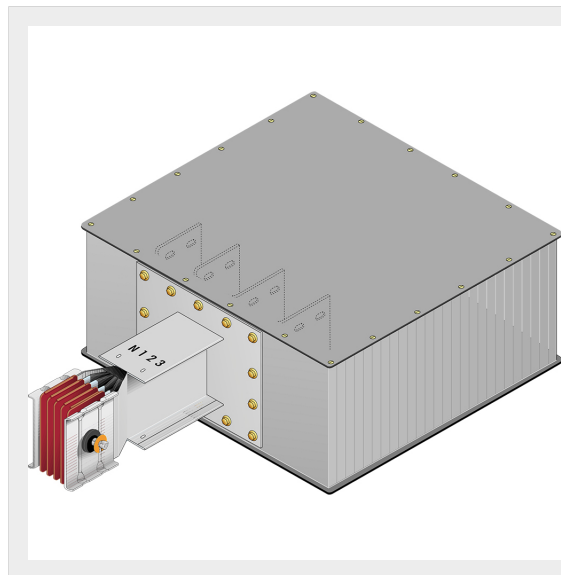

BTICINO &gt; ZUCCHINI busbar &gt; High power busbar &gt; SCP Supercompact &gt; Headboard power supply boxes

**65281111P**

Head supply tap-off box (left) SCP Cu - In= 1000A

## Technical features

Brand	BTicino
Standard reference	CEI EN 61439-6
Rated voltage	1000Vac
Rated current	1000A
Protection index	IP55
Series	SCP