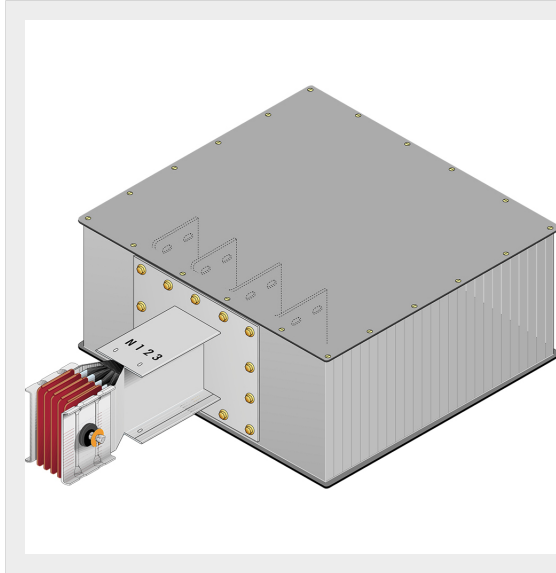

BTICINO > ZUCCHINI busbar > High power busbar > SCP Supercompact > Headboard power supply boxes

**65281110P**

Head supply tap-off box (left) SCP Cu - In= 800A

Technical features

Brand	BTicino
Standard reference	CEI EN 61439-6
Rated voltage	1000Va.c.
Rated current	800A
Protection index	IP55
Series	SCP