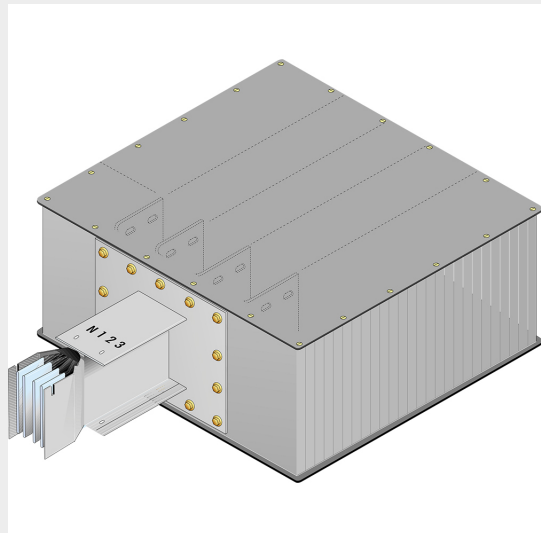

BTICINO > ZUCCHINI busbar > High power busbar > SCP Supercompact > Headboard power supply boxes

65281108P

Head supply tap-off box (right) SCP Cu - In= 2500A

Technical features

Brand	BTicino
Standard reference	CEI EN 61439-6
Rated voltage	1000Vac
Rated current	2500A
Protection index	IP55
Series	SCP