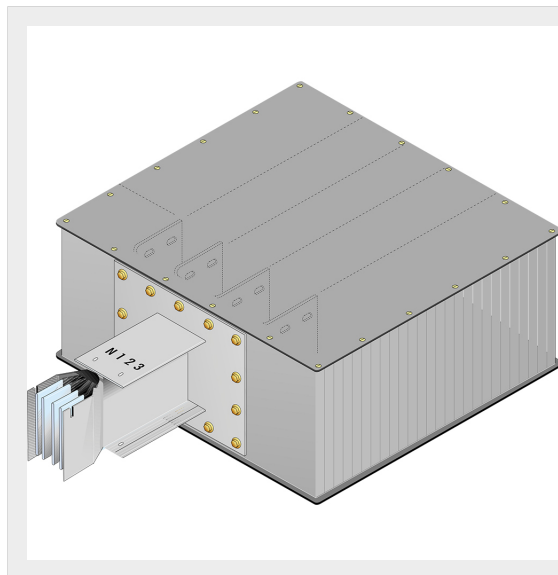

BTICINO > ZUCCHINI busbar > SCP Supercompact > Headboard power supply boxes

65281106P

Head supply tap-off box (right) SCP Cu - In= 2000A

## Technical features

Protection index	IP55
Standard reference	CEI EN 61439-6
Rated voltage	1000V
Rated current	2000A
Series	SCP