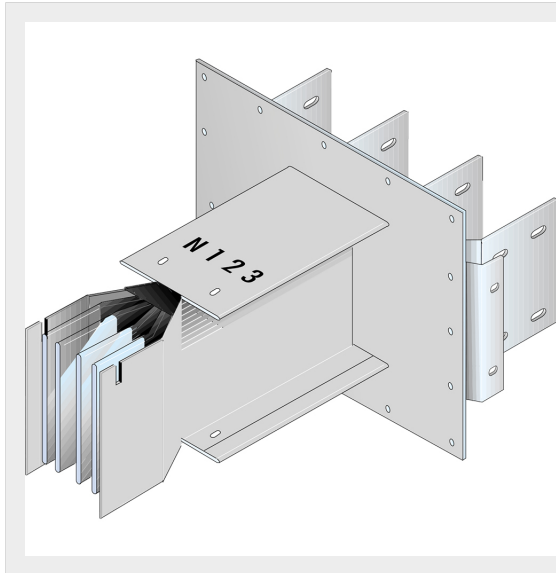

BTICINO > ZUCCHINI busbar > High power busbar > SCP Supercompact > Standard connection interface

**65281003P**Busbar outlet element (right) for busbar SCP Type 2 - Standard
Cu - In= 1250A

Technical features

Brand	BTicino
Standard reference	CEI EN 61439-6
Rated voltage	1000Vac
Rated current	1250A
Protection index	IP55
Series	SCP

Documentation

 [Busbar catalogue](#)