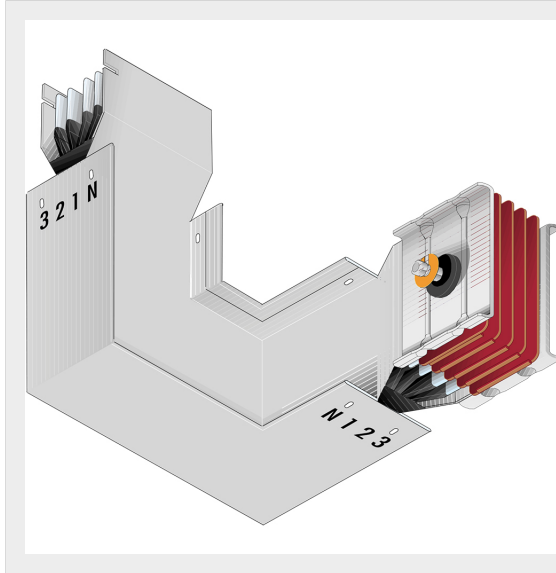

BTICINO > ZUCCHINI busbar > SCP Supercompact > Double horizontal + vertical elbows

65280638P

Double horizontal + vertical elbows SCP - Type 4 Cu - In= 2500A

## Technical features

Protection index	IP55
Standard reference	CEI EN 61439-6
Rated voltage	1000V
Rated current	2500A
Series	SCP