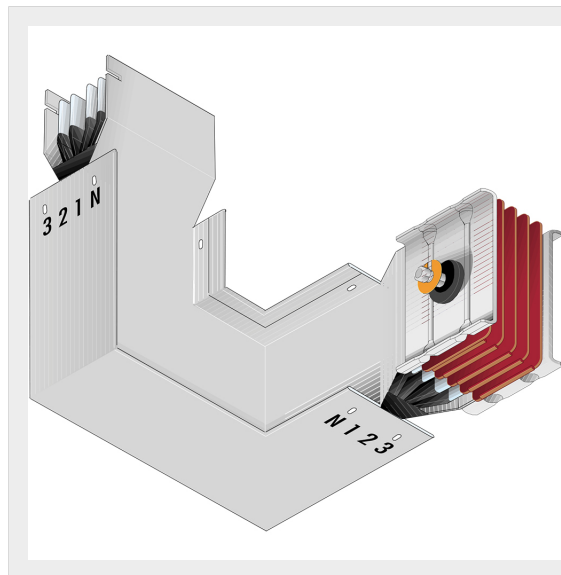

BTICINO > ZUCCHINI busbar > SCP Supercompact > Double horizontal + vertical elbows

65280635P

Double horizontal + vertical elbows SCP - Type 4 Cu - In= 1600A

Technical features

Protection index	IP55
Standard reference	CEI EN 61439-6
Rated voltage	1000V
Rated current	1600A
Series	SCP