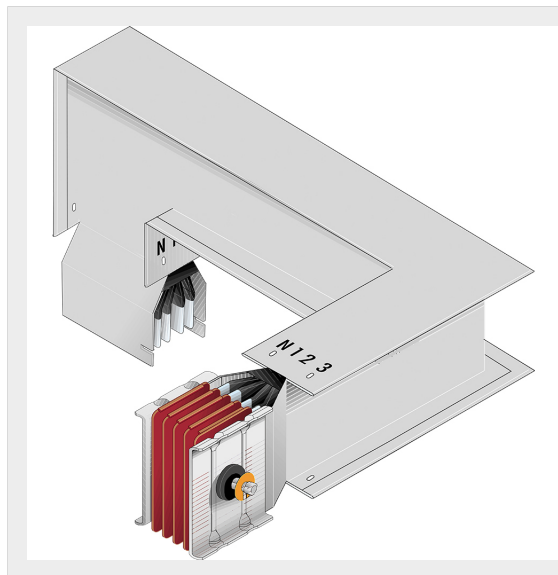

BTICINO > ZUCCHINI busbar > High power busbar > SCP Supercompact > Double horizontal + vertical elbows

**65280625P**

Double horizontal + vertical elbows SCP - Type 3 Cu - In= 1600A

Technical features

Documentation

Brand	BTicino
Standard reference	CEI EN 61439-6
Rated voltage	1000Va.c.
Rated current	1600A
Protection index	IP55
Series	SCP

 [Busbar catalogue](#)