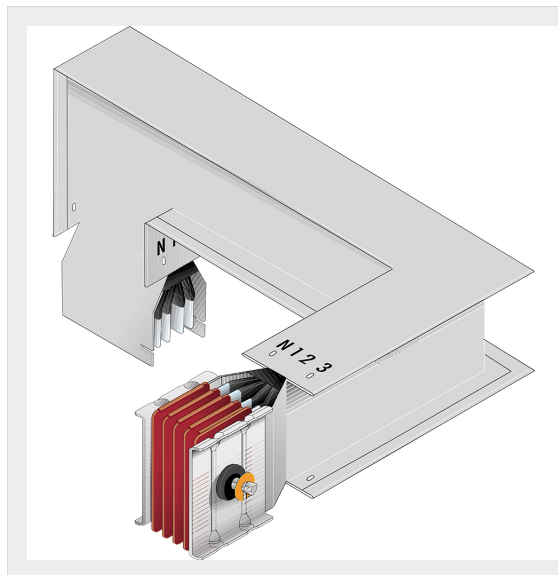

BTICINO > ZUCCHINI busbar > High power busbar > SCP Supercompact > Double horizontal + vertical elbows

**65280623P**

Double horizontal + vertical elbows SCP - Type 3 Cu - In= 1250A

Technical features

Brand	BTicino
Standard reference	CEI EN 61439-6
Rated voltage	1000Vac
Rated current	1250A
Protection index	IP55
Series	SCP