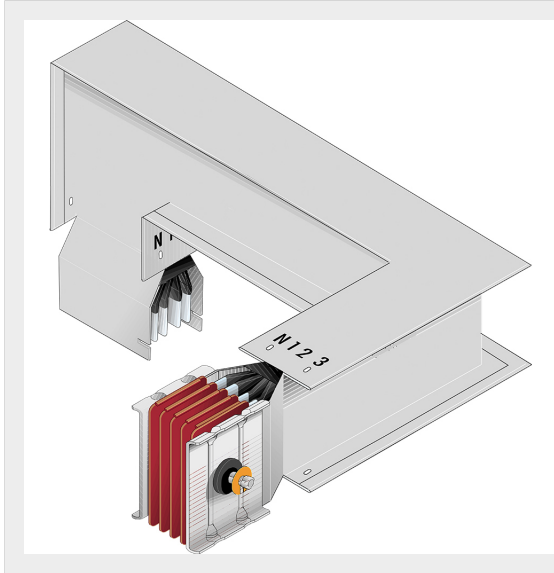

BTICINO > ZUCCHINI busbar > SCP Supercompact > Double horizontal + vertical elbows

65280620P

Double horizontal + vertical elbows SCP - Type 3 Cu - In= 800A

Technical features

Protection index	IP55
Standard reference	CEI EN 61439-6
Rated voltage	1000V
Rated current	800A
Series	SCP