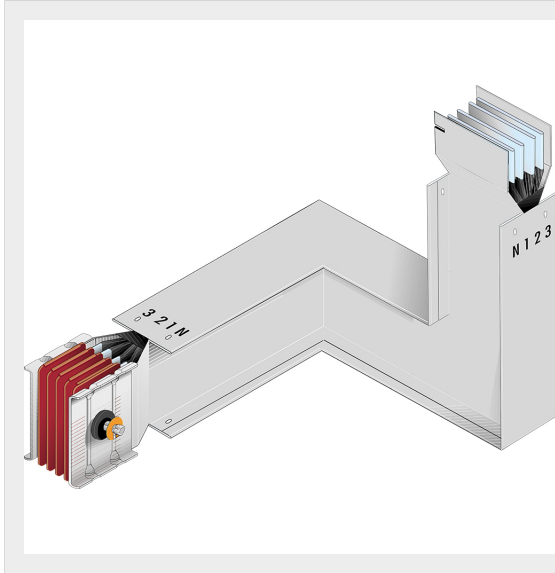

BTICINO > ZUCCHINI busbar > SCP Supercompact > Double horizontal + vertical elbows

65280618P

Double horizontal + vertical elbows SCP - Type 2 Cu - In= 2500A

Technical features

Protection index	IP55
Standard reference	CEI EN 61439-6
Rated voltage	1000V
Rated current	2500A
Series	SCP