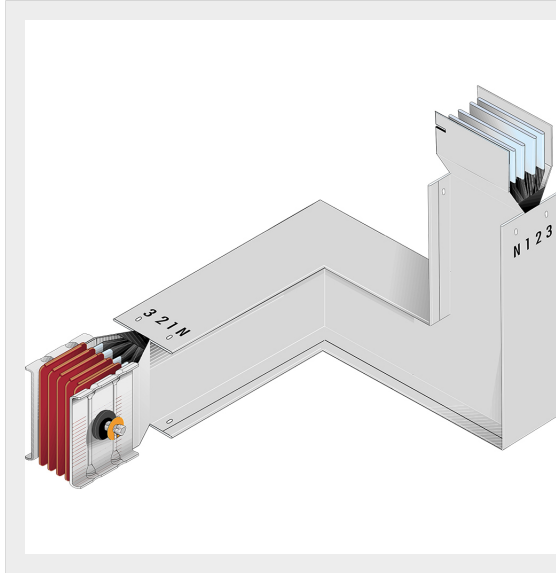

BTICINO > ZUCCHINI busbar > SCP Supercompact > Double horizontal + vertical elbows

65280610P

Double horizontal + vertical elbows SCP - Type 2 Cu - In= 800A

Technical features

Protection index	IP55
Standard reference	CEI EN 61439-6
Rated voltage	1000V
Rated current	800A
Series	SCP