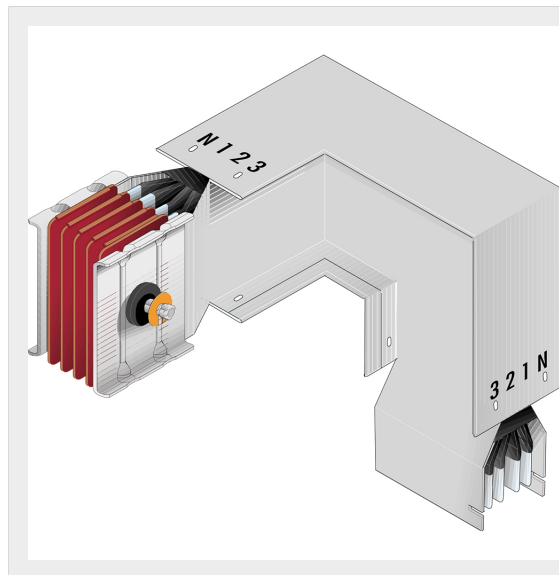

BTICINO > ZUCCHINI busbar > SCP Supercompact > Double horizontal + vertical elbows

65280606P

Double horizontal + vertical elbows SCP - Type 1 Cu - In= 2000A

Technical features

Protection index	IP55
Standard reference	CEI EN 61439-6
Rated voltage	1000V
Rated current	2000A
Series	SCP