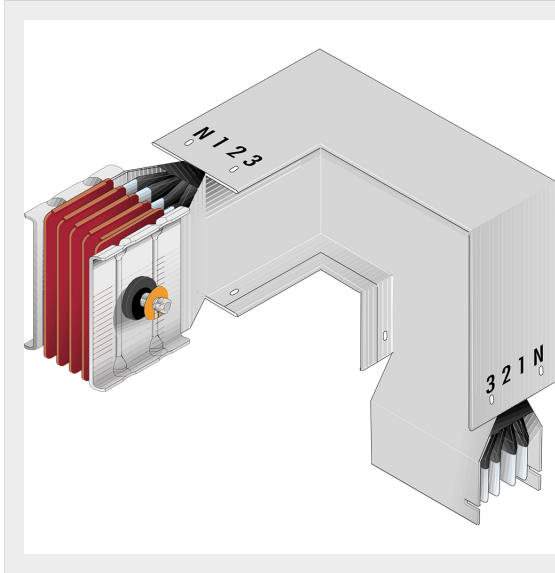

BTICINO > ZUCCHINI busbar > High power busbar > SCP Supercompact > Double horizontal + vertical elbows

**65280606P**

Double horizontal + vertical elbows SCP - Type 1 Cu - In= 2000A

Technical features

Brand	BTicino
Standard reference	CEI EN 61439-6
Rated voltage	1000V
Rated current	2000A
Protection index	IP55
Series	SCP