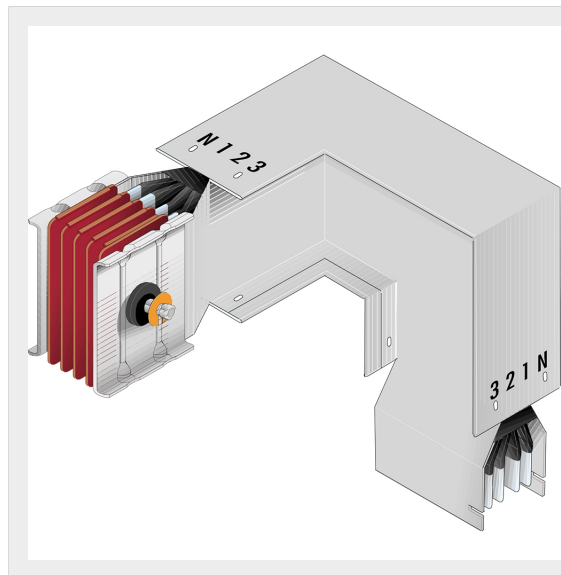

BTICINO > ZUCCHINI busbar > High power busbar > SCP Supercompact > Double horizontal + vertical elbows

**65280605P**

Double horizontal + vertical elbows SCP - Type 1 Cu - In= 1600A

Technical features

Brand	BTicino
Standard reference	CEI EN 61439-6
Rated voltage	1000Vac
Rated current	1600A
Protection index	IP55
Series	SCP