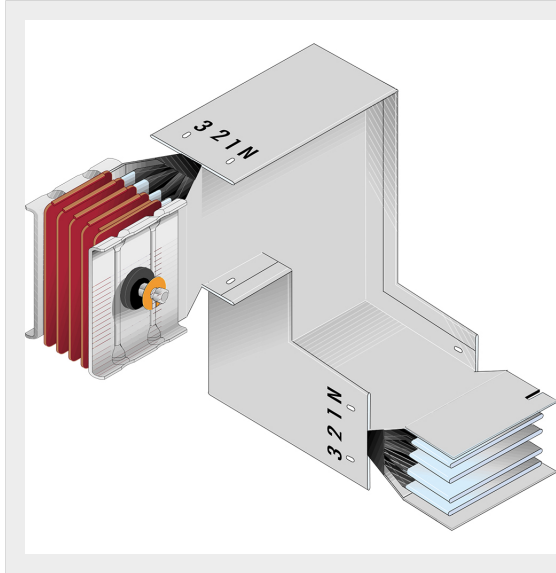

BTICINO > ZUCCHINI busbar > High power busbar > SCP Supercompact > Double vertical + horizontal elbows

**65280536P**

Double vertical + horizontal elbows SCP - Type 4 Cu - In= 2000A

Technical features

Brand	BTicino
Standard reference	CEI EN 61439-6
Rated voltage	1000V
Rated current	2000A
Protection index	IP55
Series	SCP