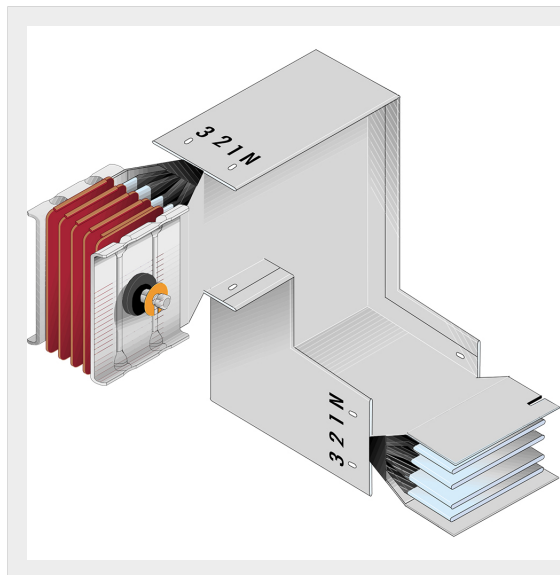

BTICINO > ZUCCHINI busbar > High power busbar > SCP Supercompact > Double vertical + horizontal elbows

**65280533P**

Double vertical + horizontal elbows SCP - Type 4 Cu - In= 1250A

Technical features

Brand	BTicino
Standard reference	CEI EN 61439-6
Rated voltage	1000Vac
Rated current	1250A
Protection index	IP55
Series	SCP