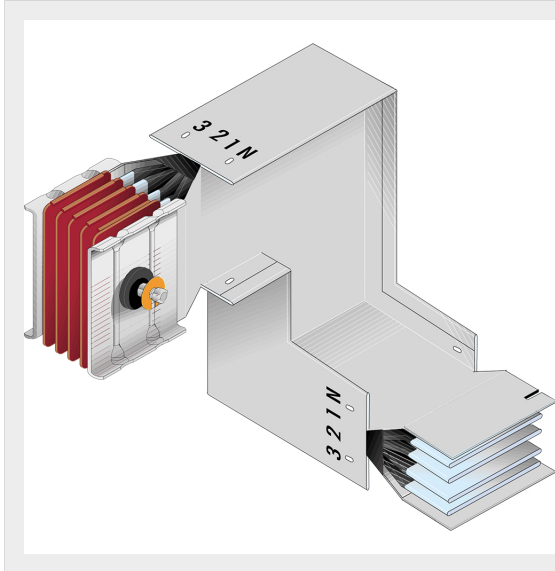

BTICINO > ZUCCHINI busbar > SCP Supercompact > Double vertical + horizontal elbows

65280531P

Double vertical + horizontal elbows SCP - Type 4 Cu - In= 1000A

Technical features

Protection index	IP55
Standard reference	CEI EN 61439-6
Rated voltage	1000V
Rated current	1000A
Series	SCP