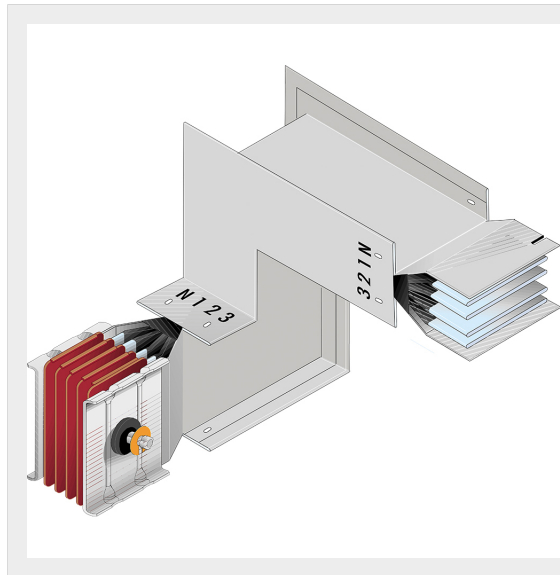

BTICINO &gt; ZUCCHINI busbar &gt; High power busbar &gt; SCP Supercompact &gt; Double vertical + horizontal elbows

**65280523P**

Double vertical + horizontal elbows SCP - Type 3 Cu - In= 1250A

## Technical features

Brand	BTicino
Standard reference	CEI EN 61439-6
Rated voltage	1000Vac
Rated current	1250A
Protection index	IP55
Series	SCP