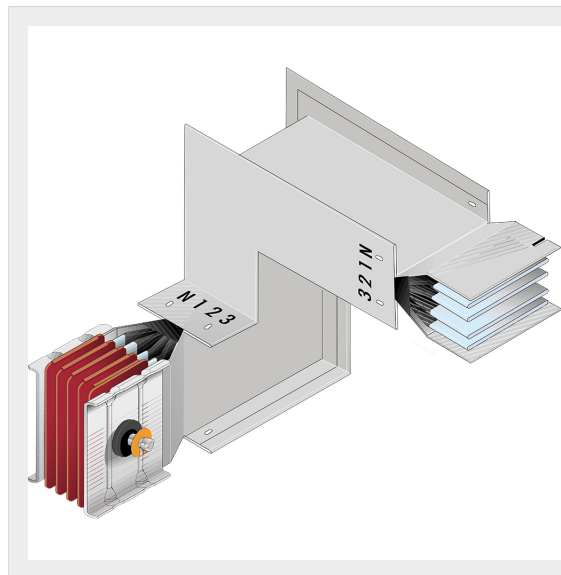

BTICINO > ZUCCHINI busbar > High power busbar > SCP Supercompact > Double vertical + horizontal elbows

**65280521P**

Double vertical + horizontal elbows SCP - Type 3 Cu - In= 1000A

Technical features

Brand	BTicino
Standard reference	CEI EN 61439-6
Rated voltage	1000Va.c.
Rated current	1000A
Protection index	IP55
Series	SCP