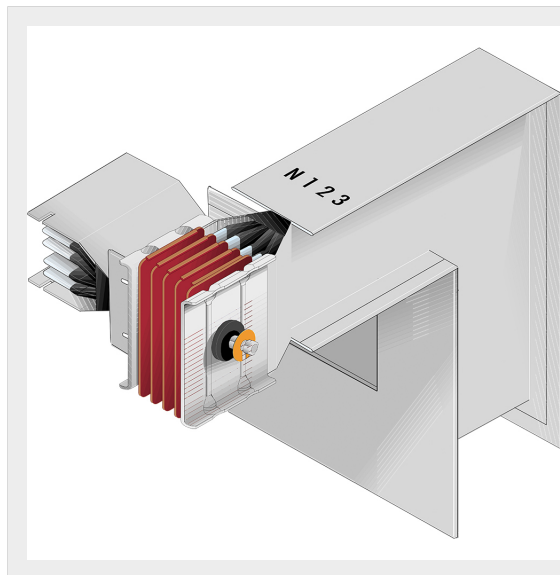

BTICINO > ZUCCHINI busbar > High power busbar > SCP Supercompact > Double vertical + horizontal elbows

**65280516P**

Double vertical + horizontal elbows SCP - Type 2 Cu - In= 2000A

Technical features

Brand	BTicino
Standard reference	CEI EN 61439-6
Rated voltage	1000Va.c.
Rated current	2000A
Protection index	IP55
Series	SCP