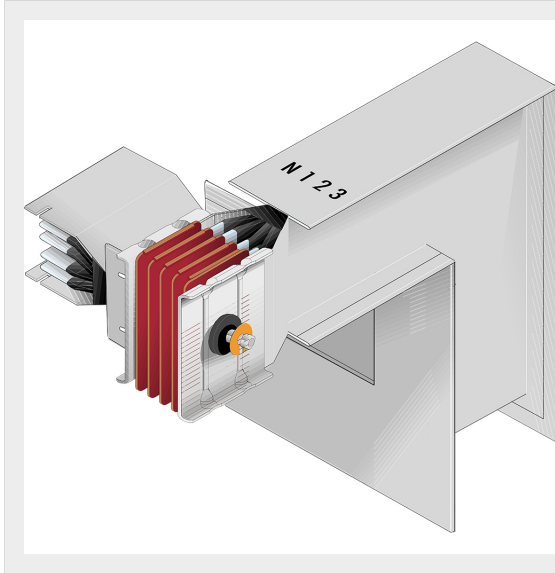

BTICINO > ZUCCHINI busbar > SCP Supercompact > Double vertical + horizontal elbows

65280511P

Double vertical + horizontal elbows SCP - Type 2 Cu - In= 1000A

Technical features

Protection index	IP55
Standard reference	CEI EN 61439-6
Rated voltage	1000V
Rated current	1000A
Series	SCP