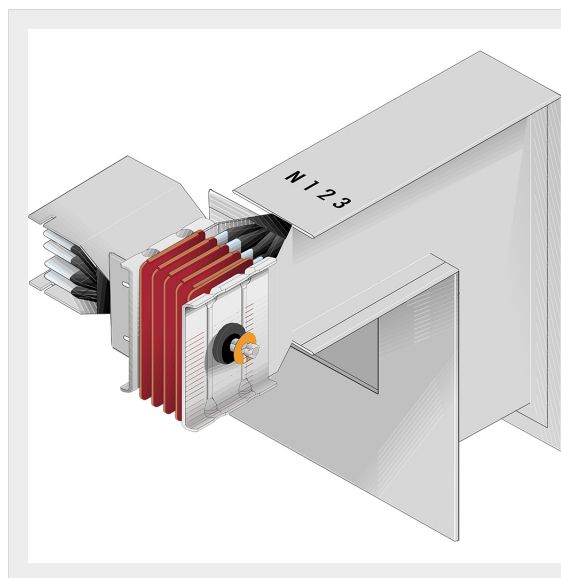

BTICINO > ZUCCHINI busbar > High power busbar > SCP Supercompact > Double vertical + horizontal elbows

**65280511P**

Double vertical + horizontal elbows SCP - Type 2 Cu - In= 1000A

Technical features

Brand	BTicino
Standard reference	CEI EN 61439-6
Rated voltage	1000Vac
Rated current	1000A
Protection index	IP55
Series	SCP